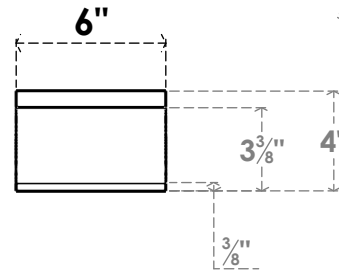

ITEM NUMBER: BRCPC060X04000X04000IMP

6"W X 4"D X 4"H IMPERIAL ARCHITECTURAL GRADE PVC CLOSED KNEE BRACE

SIDE PROFILE

FRONT PROFILE

ISOMETRIC

EKENA MILLWORK
2300 WEST MAIN ST.
CLARKSVILLE, TX 75426
TOLL FREE: 866-607-0453
WWW.EKENAMILLWORK.COM