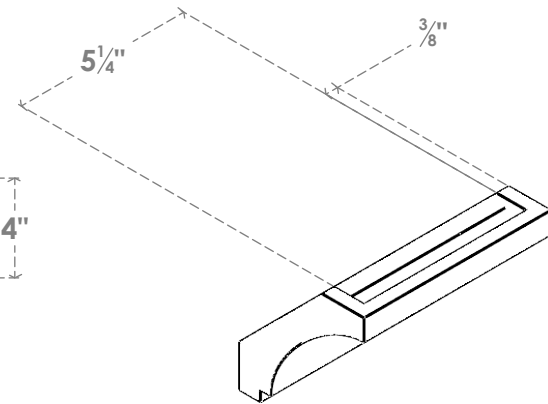

ITEM NUMBER: BRCPC060X04000X04000IMP

6"W X 4"D X 4"H IMPERIAL ARCHITECTURAL GRADE PVC CLOSED KNEE BRACE

SIDE PROFILE

FRONT PROFILE

ISOMETRIC

EKENA MILLWORK
2300 WEST MAIN ST.
CLARKSVILLE, TX 75426
TOLL FREE: 866-607-0453
WWW.EKENAMILLWORK.COM