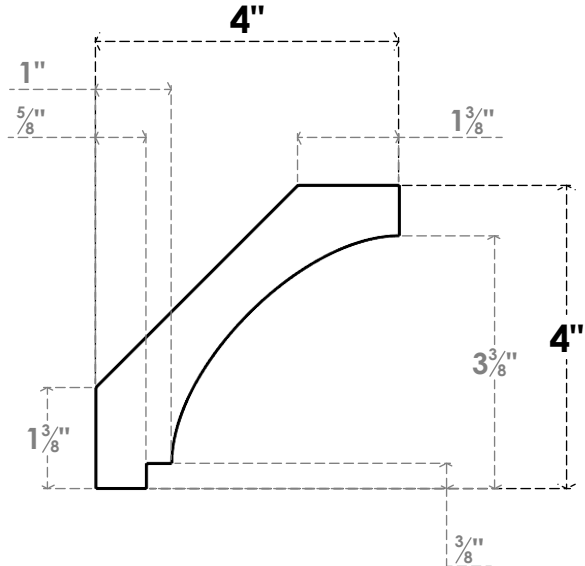

ITEM NUMBER: BRCPC060X04000X04000IMP

6"W X 4"D X 4"H IMPERIAL ARCHITECTURAL GRADE PVC CLOSED KNEE BRACE

SIDE PROFILE

FRONT PROFILE

ISOMETRIC

EKENA MILLWORK
2300 WEST MAIN ST.
CLARKSVILLE, TX 75426
TOLL FREE: 866-607-0453
WWW.EKENAMILLWORK.COM